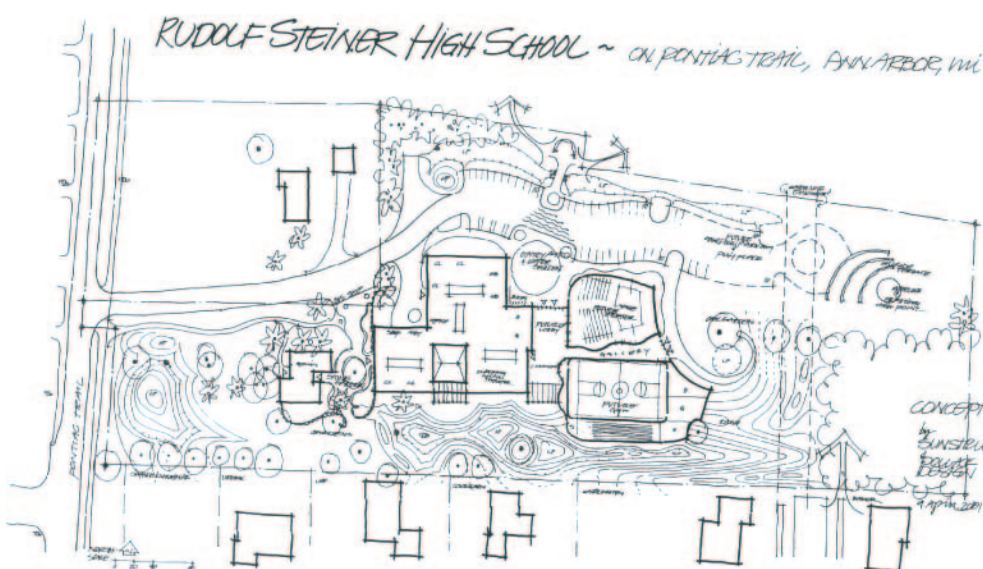

Rudolf Steiner High School of Ann Arbor

This conversion of a 35 year old factory to a wonderfully daylighted learning facility is a great example of adaptive reuse. The 15,000 sf existing building was transformed into an array of specialized classrooms and gathering places. Future additions will include a gymnasium and theater.